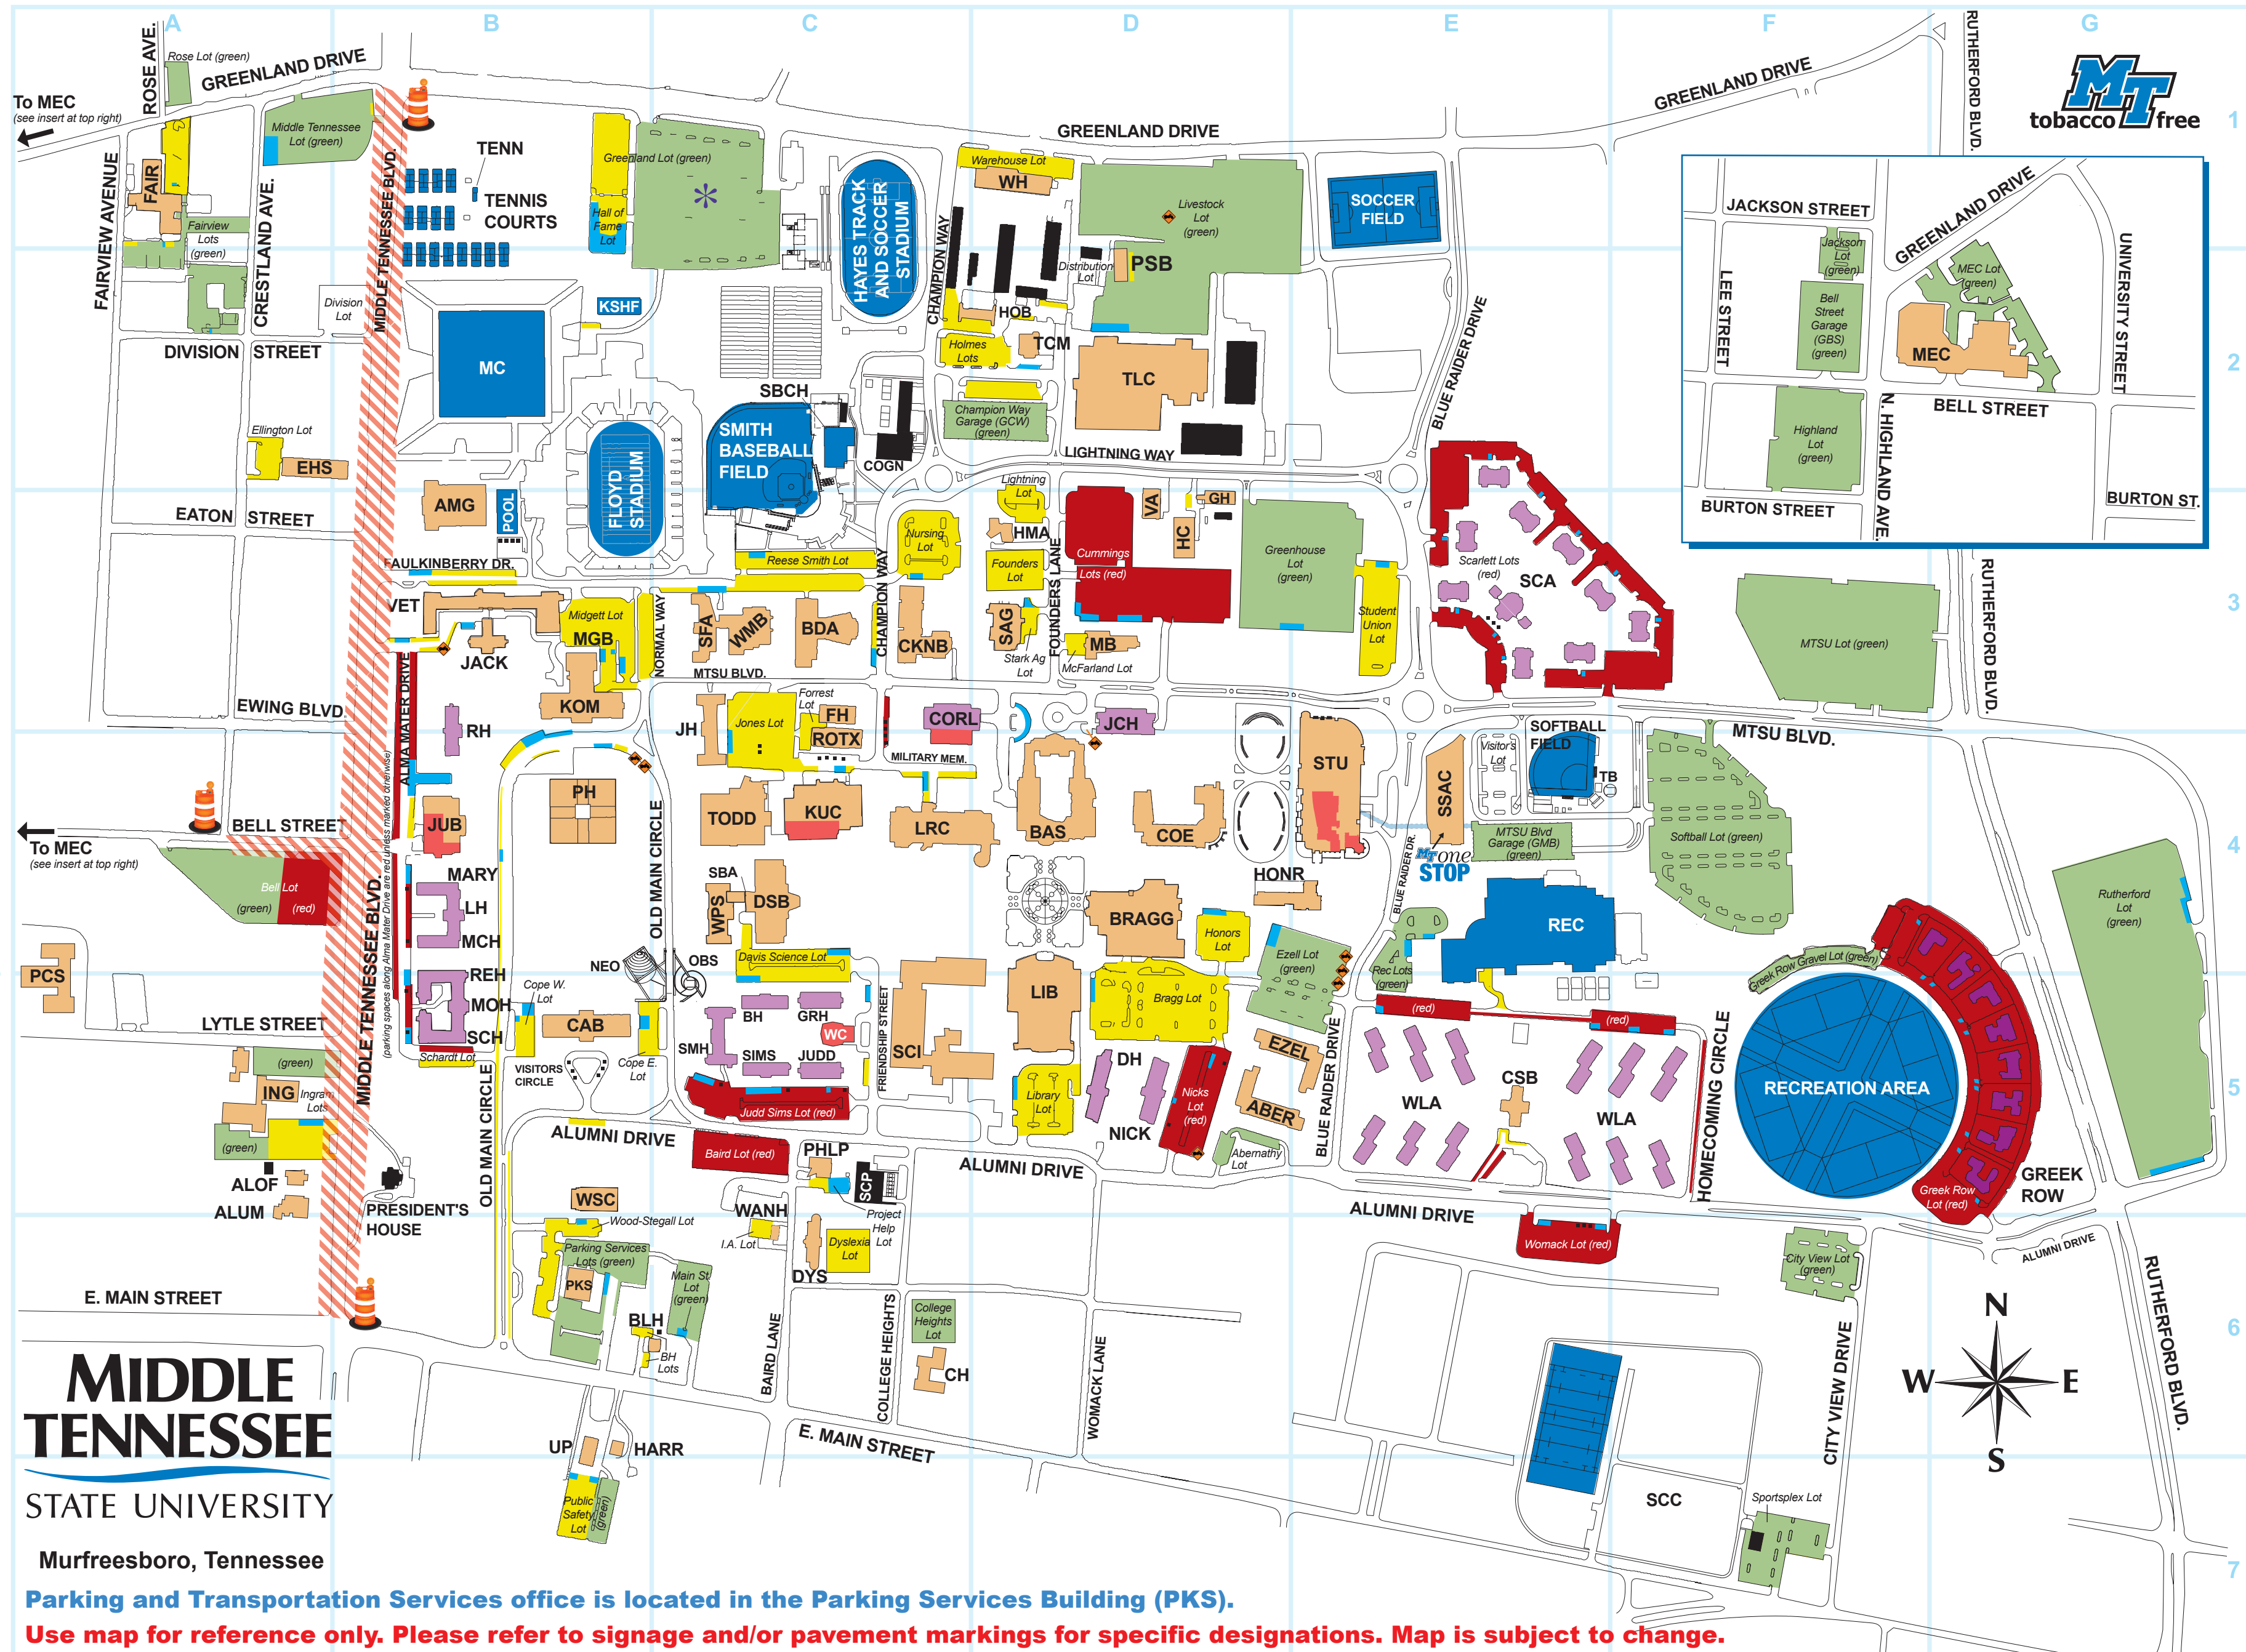

2016-2017 Parking Map

Campus Map Legend (addresses shown are for location only, NOT mailing)

- ABER Abernathy Hall, 1719 Alumni Drive, **D5**
- ALOF Alumni Office, 2263 Middle Tennessee Boulevard, **A5**
- ALUM Alumni House, 2259 Middle Tennessee Boulevard, **A5**
- AMG Alumni Memorial Gym, 2610 Middle Tennessee Boulevard, **B3**
- BAS Business and Aerospace Building, 1642 MTSU Boulevard, **D4**
- BDA Boutwell Dramatic Arts Building, 615 Champion Way, **C3**
- BH Beasley Hall, 323 Friendship Street, **C5**
- BLH TCWNHA (Black House), 1417 East Main Street, **C6**
- BRAGG John Bragg Media and Entertainment Building, 1735 Blue Raider Drive, **D4**
- CAB Cope Administration Building, 315 Visitor's Circle, **B5**
- CH College Heights Building, 1607 East Main Street, **C6**
- CKNB Cason-Kennedy Nursing Building, 610 Champion Way, **C3**
- COE College of Education Building, 1756 MTSU Boulevard, **D4**
- COGN Central Utility Plant/Cogeneration Plant, 729 Champion Way, **C2**
- CORL Corlew Hall, 1634 MTSU Boulevard, **C3**
- CSB Central Services Building (Day Care Center), 1835 Alumni Drive, **E5**
- DH Deere Hall, 1619 Alumni Drive, **D5**
- DSB Davis Science Building, 422 Old Main Circle, **C4**
- DYS Tennessee Center for the Study and Treatment of Dyslexia, 200 North Baird Lane, **C6**
- EHS Ellington Human Sciences Building, 2623 Middle Tennessee Boulevard, **A2**
- EZEL Ezell Hall, 1727 Blue Raider Drive, **D5**
- FAIR Fairview Building, 820 Fairview Avenue, **A1**
- FH Forrest Hall, 543 Champion Way, **C3**
- GH Greenhouse, 1724 Lightning Way, **D3**
- GRH Gracy Hall, 321 Friendship Street, **C5**
- HARR Center for Historic Preservation (Harrison House), 1416 East Main Street, **B6**
- HC Horticulture Facility, 1714 Lightning Way, **D3**
- HMA Housing Maintenance Annex, 657 Founders Lane, **D3**
- HOB Holmes Building (Maintenance Complex), 836 Champion Way, **D2**
- HONR Paul W. Martin Sr. Honors Building, 1737 Blue Raider Drive, **D4**
- ING Sam H. Ingram Building, 2269 Middle Tennessee Boulevard, **A5**
- JACK Tom H. Jackson Building, 628 Alma Mater Drive, **B3**
- JCH Jim Cummings Hall, 1744 MTSU Boulevard, **D3**
- JH Jones Hall, 624 Old Main Circle, **C3**
- JUB James Union Building, 516 Alma Mater Drive, **B4**
- JUDD Judd Hall, 217 Friendship Street, **C5**
- KOM Kirksey Old Main, 612 Old Main Circle, **B3**
- KSHF Emmett and Rose Kennon Sports Hall of Fame, 1320 Greenland Drive, **B2**
- KUC Keathley University Center, 1524 Military Memorial, **C4**
- LH Lyon Hall, 414 Alma Mater Drive, **B4**
- LIB James E. Walker Library, 1611 Alumni Drive, **D5**
- LRC Ned McWherter Learning Resources Center, 1558 Military Memorial, **C4**
- MARY Miss Mary Hall, 414 Alma Mater Drive, **B4**
- MB McFarland Building, 654 Founders Lane, **D3**
- MC Murphy Center, 2650 Middle Tennessee Boulevard, **B2**
- MCH McHenry Hall, 414 Alma Mater Drive, **B4**
- MEC Andrew Woodfin Miller, Sr. Education Center, 503-509 Bell Street, (See inset at top right)
- MGB Midgett Building, 612 Old Main Circle, **B3**
- MOH Monohan Hall, 312 Alma Mater Drive, **B5**
- NEO Naked Eye Observatory, 346 Old Main Circle, **B4**
- NICK Nicks Hall, 1715 Alumni Drive, **D5**
- OBS Observatory, 346 Old Main Circle, **C5**
- PCS Homer Pittard Campus School, 923 East Lytle Street, **A4**
- PH Peck Hall, 537 Old Main Circle, **B4**
- PHLP Project Help, 206 North Baird Lane, **C5**
- PKS Parking Services Building, 1403 East Main Street, **B6**
- POOL Natatorium, 1319 Faulkinberry Drive, **B3**
- PSB Printing Services Building, 1756 Greenland Drive, **D2**
- REC Health, Wellness, and Recreation Center (Health Services located inside the HWRC), 1848 Blue Raider Drive, **E4**
- REH Reynolds Hall, 312 Alma Mater Drive, **B5**
- RH Rutledge Hall, 526 Alma Mater Drive, **B3**
- ROTX ROTC Annex, 531 Champion Way, **C4**
- SAG Stark Agribusiness and Agriscience Center, 651 Founders Lane, **D3**
- SBCH Stephen B. Smith Baseball Clubhouse, 641 Champion Way, **C2**
- SCA Scarlett Commons Apartments 1-9, 1858 MTSU Boulevard, **E3**
- SCC Sports Club Complex, 2111 East Main Street, **F7**
- SCH Scharadt Hall, 312 Alma Mater Drive, **B5**
- SCI Science Building, 440 Friendship Street, **C5**
- SCP Satellite Chiller Plant, 215 College Heights, **C5**
- SFA Saunders Fine Arts Building, 629 Normal Way, **C3**
- SIMS Sims Hall, 215 Friendship Street, **C5**
- SL Strobel Lobby, **B5**
- SMH Smith Hall, 318 Old Main Circle, **C5**
- SSAC Student Services and Admissions Center, 1860 Blue Raider Drive, **E4**
- STU Student Union Building, 1768 MTSU Boulevard, **E4**
- TB Telescope Building, 1852 MTSU Boulevard, **F4**
- TENN Buck Bouldin Tennis Center, 1210 Greenland Drive, **B1**
- TCM Telecommunications Building, 732 Champion Way, **D2**
- TLC Tennessee Livestock Center, 1720 Greenland Drive, **D2**
- TODD Andrew L. Todd Hall, 542 Old Main Circle, **C4**
- UP University Police, 1412 East Main Street, **B6**
- VA Vocational Agriculture, 1704 Lightning Way, **D3**
- VET Voorhies Engineering Technology, 1212 Faulkinberry Drive, **B3**
- WANH Internal Audit (Wansley House), 209 North Baird Lane, **C6**
- WC Woodmore Cybercafe, 319 Friendship Street, **C5**
- WH Warehouse (Maintenance Complex), 1672 Greenland Drive, **D1**
- WLA Womack Lane Apartments A-L, 1815 Alumni Drive, **E5**
- WMB Wright Music Building, 1439 Faulkinberry Drive, **C3**
- WPS Wiser-Patten Science Hall, 422 Old Main Circle, **C4**
- WSC Wood-Stegall Center (Development and University Advancement), 120 Old Main Circle, **B5**