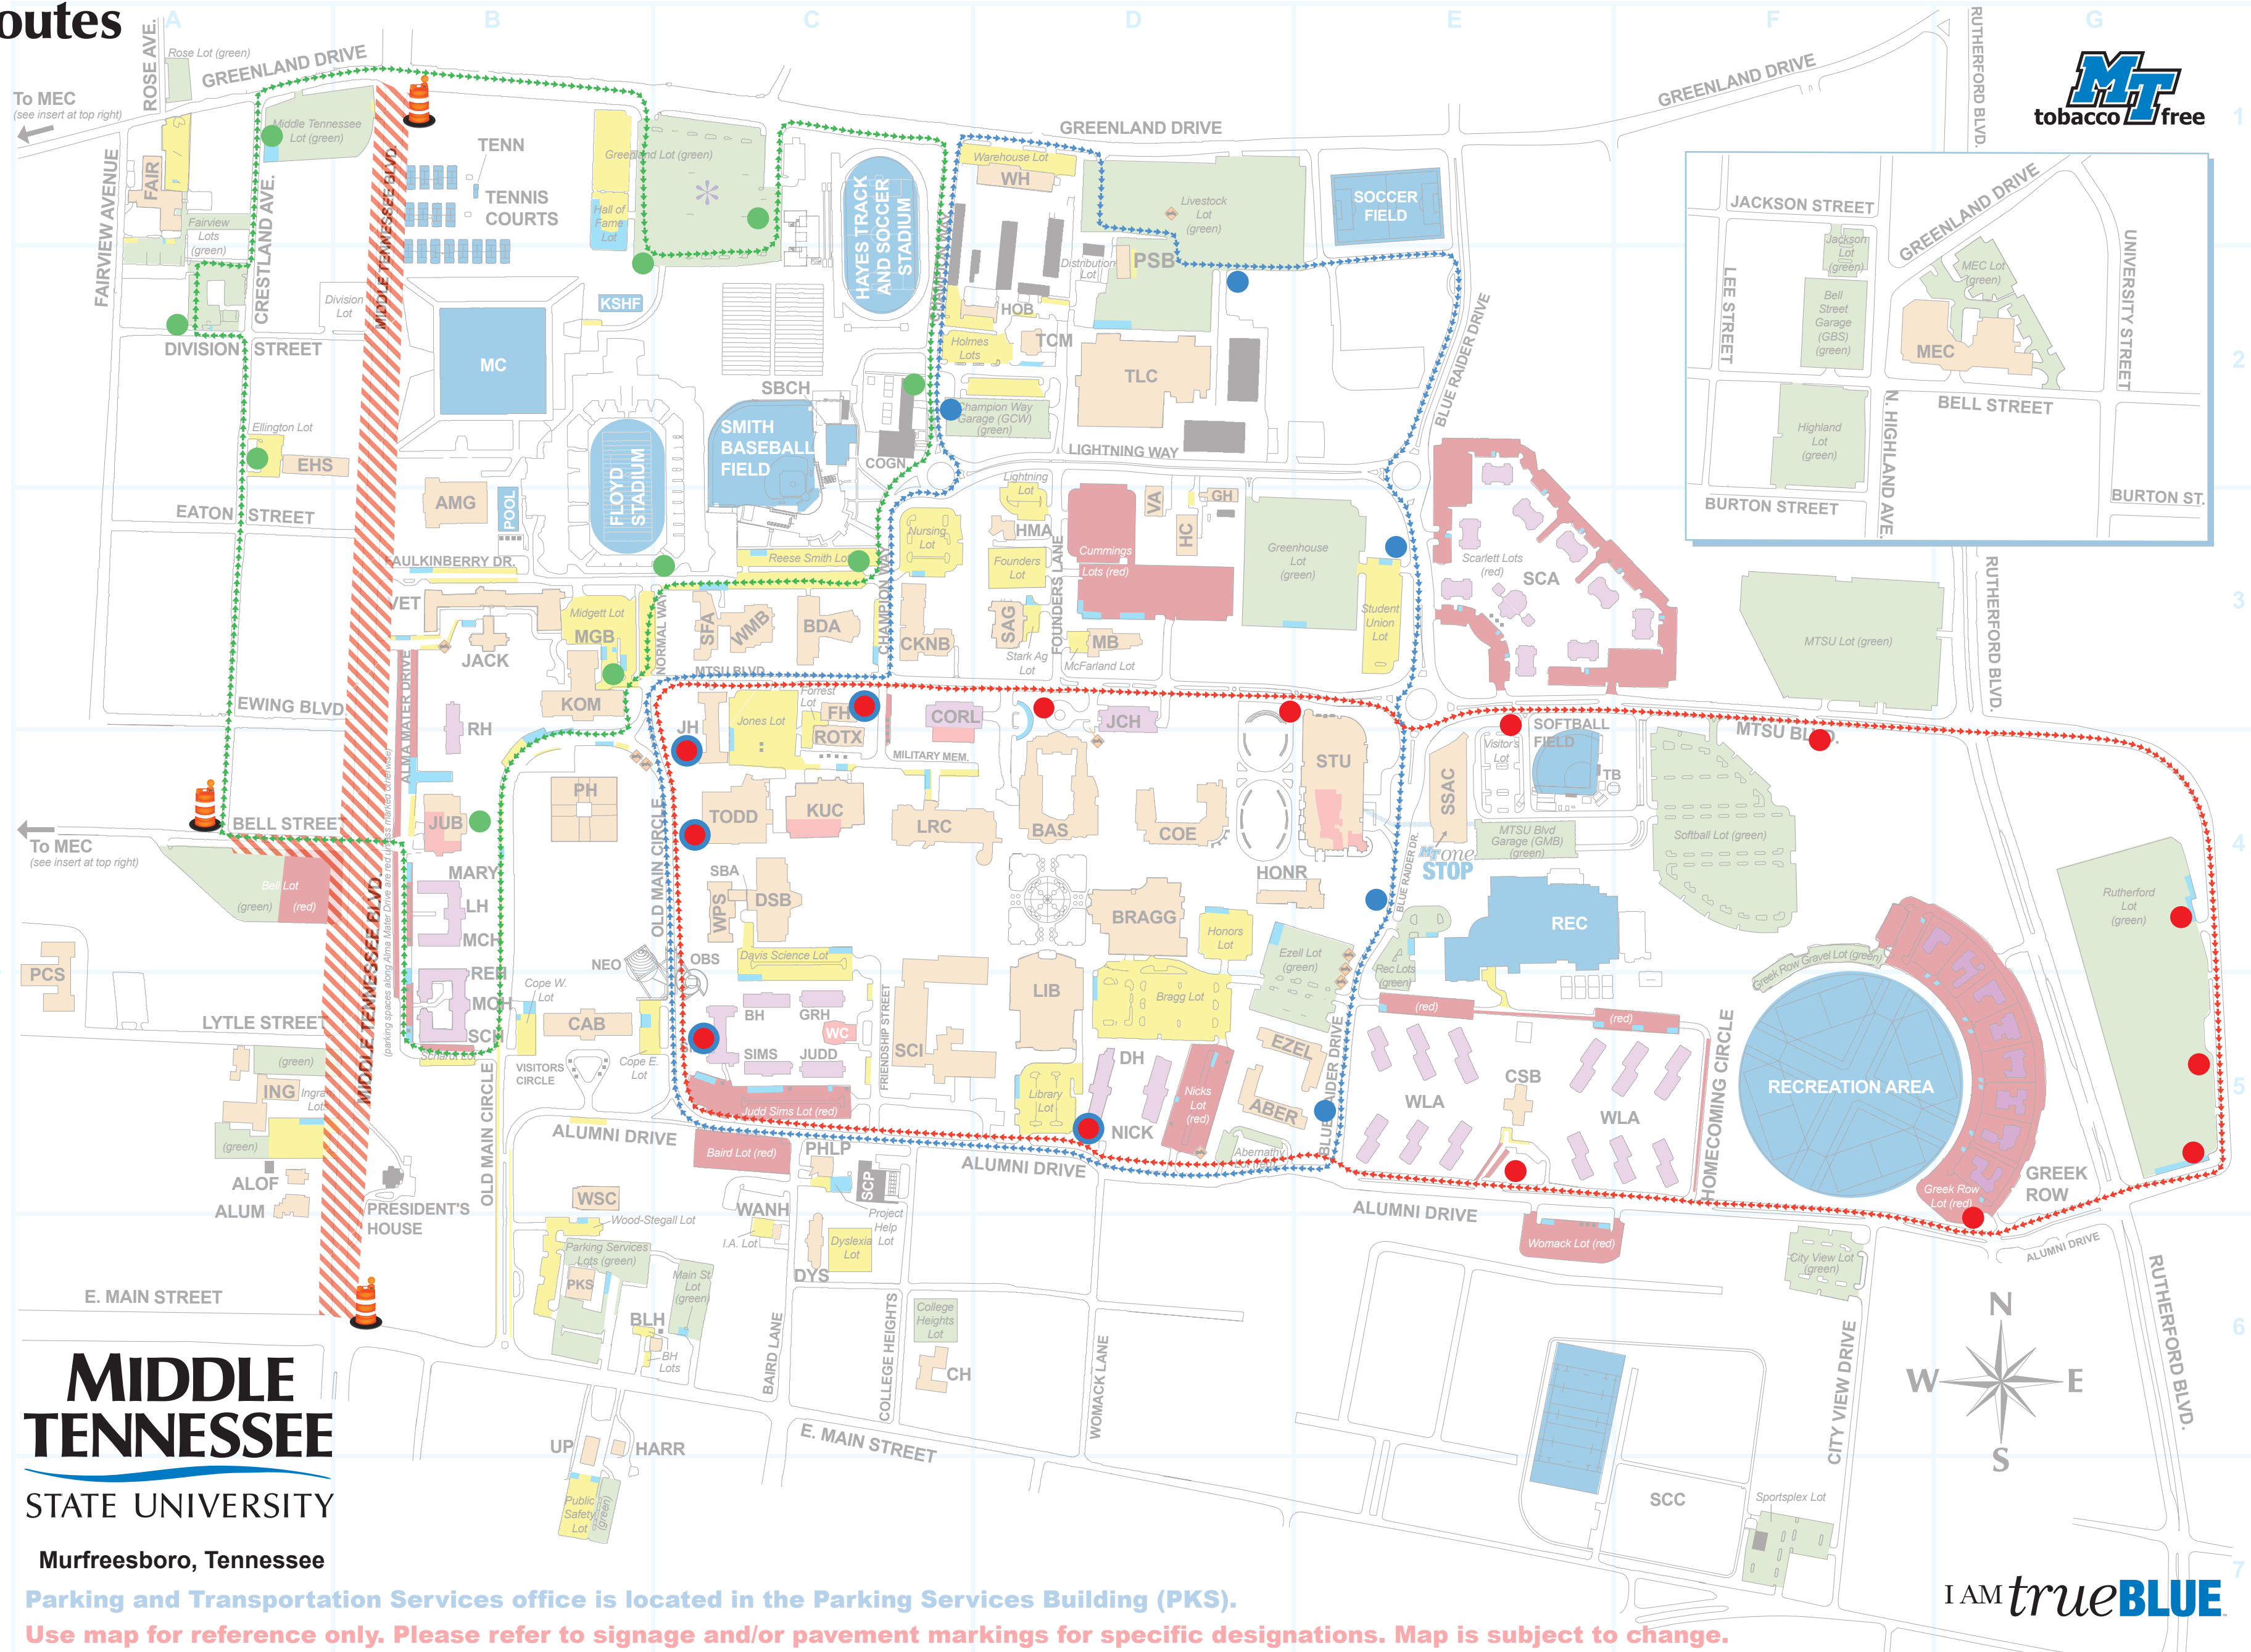

2016-2017 Raider Xpress Routes

Campus Map Legend (addresses shown are for location only, NOT mailing)

- ABER Abernathy Hall, 1719 Alumni Drive, **D5**
- ALOF Alumni Office, 2263 Middle Tennessee Boulevard, **A5**
- ALUM Alumni House, 2259 Middle Tennessee Boulevard, **A5**
- AMG Alumni Memorial Gym, 2610 Middle Tennessee Boulevard, **B3**
- BAS Business and Aerospace Building, 1642 MTSU Boulevard, **D4**
- BDA Boutwell Dramatic Arts Building, 615 Champion Way, **C3**
- BH Beasley Hall, 323 Friendship Street, **C5**
- BLH TCWNHA (Black House), 1417 East Main Street, **C6**
- BRAGG John Bragg Media and Entertainment Building, 1735 Blue Raider Drive, **D4**
- CAB Cope Administration Building, 315 Visitor's Circle, **B5**
- CH College Heights Building, 1607 East Main Street, **C6**
- CKNB Cason-Kennedy Nursing Building, 610 Champion Way, **C3**
- COE College of Education Building, 1756 MTSU Boulevard, **D4**
- COGN Central Utility Plant/Cogeneration Plant, 729 Champion Way, **C2**
- CORL Corlew Hall, 1634 MTSU Boulevard, **C3**
- CSB Central Services Building (Day Care Center), 1835 Alumni Drive, **E5**
- DH Deere Hall, 1619 Alumni Drive, **D5**
- DSB Davis Science Building, 422 Old Main Circle, **C4**
- DYS Tennessee Center for the Study and Treatment of Dyslexia, 200 North Baird Lane, **C6**
- EHS Ellington Human Sciences Building, 2623 Middle Tennessee Boulevard, **A2**
- EZEL Ezell Hall, 1727 Blue Raider Drive, **D5**
- FAIR Fairview Building, 820 Fairview Avenue, **A1**
- FH Forrest Hall, 543 Champion Way, **C3**
- GH Greenhouse, 1724 Lightning Way, **D3**
- GRH Gracy Hall, 321 Friendship Street, **C5**
- HARR Center for Historic Preservation (Harrison House), 1416 East Main Street, **B6**
- HC Horticulture Facility, 1714 Lightning Way, **D3**
- HMA Housing Maintenance Annex, 657 Founders Lane, **D3**
- HOB Holmes Building (Maintenance Complex), 836 Champion Way, **D2**
- HONR Paul W. Martin Sr. Honors Building, 1737 Blue Raider Drive, **D4**
- ING Sam H. Ingram Building, 2269 Middle Tennessee Boulevard, **A5**
- JACK Tom H. Jackson Building, 628 Alma Mater Drive, **B3**
- JCH Jim Cummings Hall, 1744 MTSU Boulevard, **D3**
- JH Jones Hall, 624 Old Main Circle, **C3**
- JUB James Union Building, 516 Alma Mater Drive, **B4**
- JUDD Judd Hall, 217 Friendship Street, **C5**
- KOM Kirksey Old Main, 612 Old Main Circle, **B3**
- KSHF Emmett and Rose Kennon Sports Hall of Fame, 1320 Greenland Drive, **B2**
- KUC Keathley University Center, 1524 Military Memorial, **C4**
- LH Lyon Hall, 414 Alma Mater Drive, **B4**
- LIB James E. Walker Library, 1611 Alumni Drive, **D5**
- LRC Ned McWherter Learning Resources Center, 1558 Military Memorial, **C4**
- MARY Miss Mary Hall, 414 Alma Mater Drive, **B4**
- MB McFarland Building, 654 Founders Lane, **D3**
- MC Murphy Center, 2650 Middle Tennessee Boulevard, **B2**
- MCH McHenry Hall, 414 Alma Mater Drive, **B4**
- MEC Andrew Woodfin Miller, Sr. Education Center, 503-509 Bell Street, (See inset at top right)
- MGB Midgett Building, 612 Old Main Circle, **B3**
- MOH Monohan Hall, 312 Alma Mater Drive, **B5**
- NEO Naked Eye Observatory, 346 Old Main Circle, **B4**
- NICK Nicks Hall, 1715 Alumni Drive, **D5**
- OBS Observatory, 346 Old Main Circle, **C5**
- PCS Homer Pittard Campus School, 923 East Lytle Street, **A4**
- PH Peck Hall, 537 Old Main Circle, **B4**
- PHLP Project Help, 206 North Baird Lane, **C5**
- PKS Parking Services Building, 1403 East Main Street, **B6**
- POOL Natatorium, 1319 Faulkinberry Drive, **B3**
- PSB Printing Services Building, 1756 Greenland Drive, **D2**
- REC Health, Wellness, and Recreation Center (Health Services located inside the HWRC), 1848 Blue Raider Drive, **E4**
- REH Reynolds Hall, 312 Alma Mater Drive, **B5**
- RH Rutledge Hall, 526 Alma Mater Drive, **B3**
- ROTX ROTC Annex, 531 Champion Way, **C4**
- SAG Stark Agribusiness and Agriscience Center, 651 Founders Lane, **D3**
- SBCH Stephen B. Smith Baseball Clubhouse, 641 Champion Way, **C2**
- SCA Scarlett Commons Apartments 1-9, 1858 MTSU Boulevard, **E3**
- SCC Sports Club Complex, 2111 East Main Street, **F7**
- SCH Schardt Hall, 312 Alma Mater Drive, **B5**
- SCI Science Building, 440 Friendship Street, **C5**
- SCP Satellite Chiller Plant, 215 College Heights, **C5**
- SFA Saunders Fine Arts Building, 629 Normal Way, **C3**
- SIMS Sims Hall, 215 Friendship Street, **C5**
- SL Strobel Lobby, **B5**
- SMH Smith Hall, 318 Old Main Circle, **C5**
- SSAC Student Services and Admissions Center, 1860 Blue Raider Drive, **E4**
- STU Student Union Building, 1768 MTSU Boulevard, **E4**
- TB Telescope Building, 1852 MTSU Boulevard, **F4**
- TENN Buck Bouldin Tennis Center, 1210 Greenland Drive, **B1**
- TCM Telecommunications Building, 732 Champion Way, **D2**
- TLC Tennessee Livestock Center, 1720 Greenland Drive, **D2**
- TODD Andrew L. Todd Hall, 542 Old Main Circle, **C4**
- UP University Police, 1412 East Main Street, **B6**
- VA Vocational Agriculture, 1704 Lightning Way, **D3**
- VET Voorhies Engineering Technology, 1212 Faulkinberry Drive, **B3**
- WANH Internal Audit (Wansley House), 209 North Baird Lane, **C6**
- WC Woodmore Cybercafe, 319 Friendship Street, **C5**
- WH Warehouse (Maintenance Complex), 1672 Greenland Drive, **D1**
- WLA Womack Lane Apartments A-L, 1815 Alumni Drive, **E5**
- WMB Wright Music Building, 1439 Faulkinberry Drive, **C3**
- WPS Wiser-Patten Science Hall, 422 Old Main Circle, **C4**
- WSC Wood-Stegall Center (Development and University Advancement), 120 Old Main Circle, **B5**